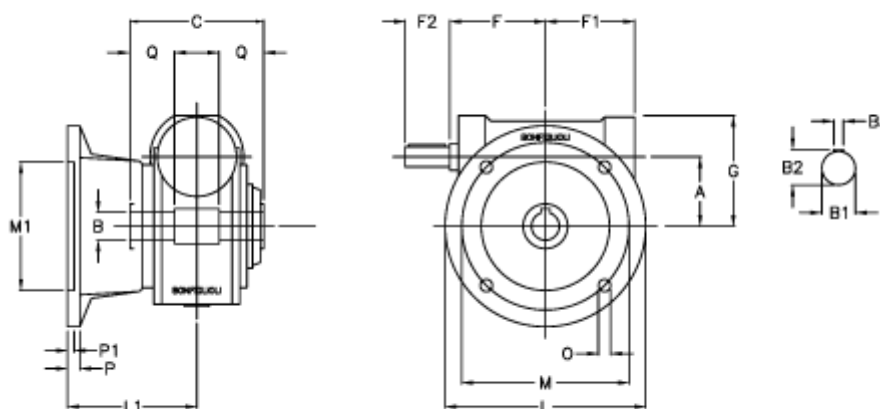

# Data Sheet

Article number: 3901150046400

Description: Worm gear with solid input shaft  
VF 150F-46-HS

## Measures

a	= 150.0	F1 = 179	P = 22
B	= 50	F2 = 65	P1 = 20
B1	= 35	g = 218	Q = 55.0
B2	= 38.0	L = 350	
B3	= 10	L1 = 220.0	
C	= 175	m = 290	
Description	= VF 150F-xx-HS	M1 = 200	
F	= 185.0	O = 18.0	